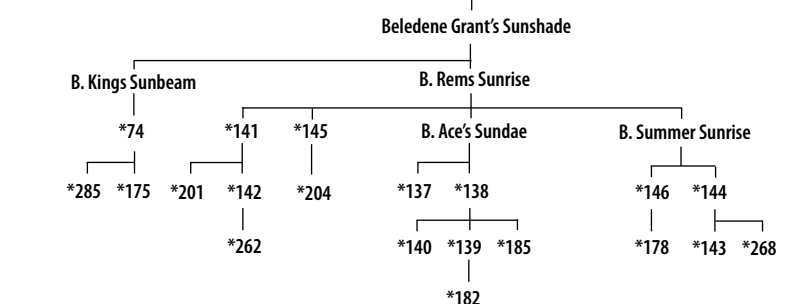

BELEDENE SULTAN'S SARAH

Beledene Major Sylvia

Beledene Noble Sara

Beledene Lords Sophie