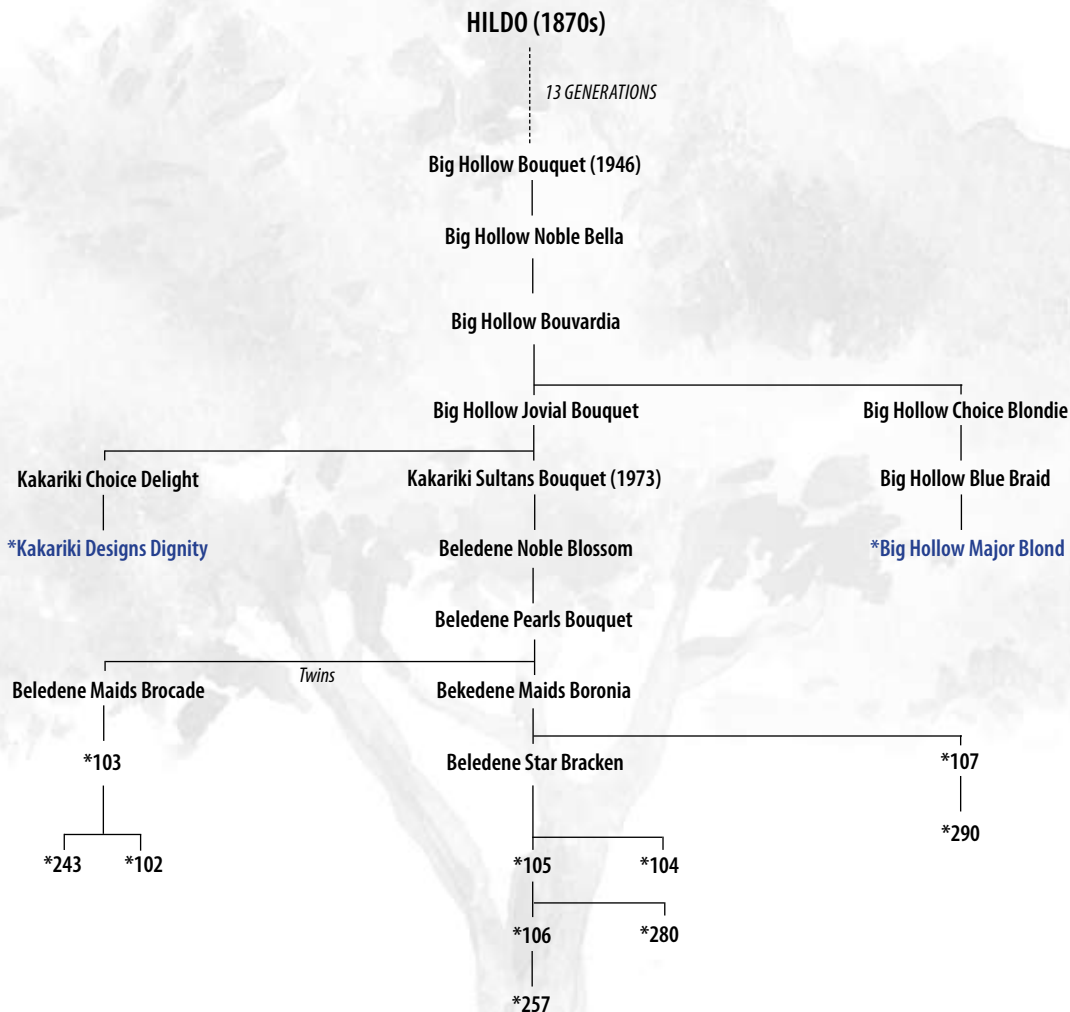

Bouquet Family

KAKARIKI SULTAN'S BOUQUET

Kakariki Sultan's Bouquet was purchased from the Billingtons down at Mangatainoka and once again, Jack Baker was involved with us buying her. Jack looked after us pretty well really when you think about it.

She was by *Big Hollow Folly's Sultan* from the very good Bouquet family at Big Hollow.

We used a bull from this Big Hollow family named *Kakariki Design's Dignity*. He left us 5 Excellent cows including *Beledene Dignity Marie*, (see Marie tree). Another bull was *Big Hollow Major Blond* who sired Mount Meadows Tans Mandel's dam (see Lot G).

Bouquet was quite a cow. Somebody wanted eggs from her once, so we sent her away up the Waikato, and I don't know whatever happened, but they never got any eggs from her. Lindsay Morgan brought her back in his horse float behind his truck and coming down past Tariki, the drawbar broke. She was in the horse float and it broke off the truck. She was quite safe but it put the wind up Lindsay, because old Lindsay used to put the foot down hard, so that gave him a scare.

Maids Boronia and *Maids Brocade* were twins. One was red and the other very dark. They were lovely natured cows and very often you would see them together in the paddock. They had a close bond with one another. One died and then the other didn't last very long after it. Once one went, the other one went too.

* REFERS TO LOT NUMBER

* REFERS TO BULL