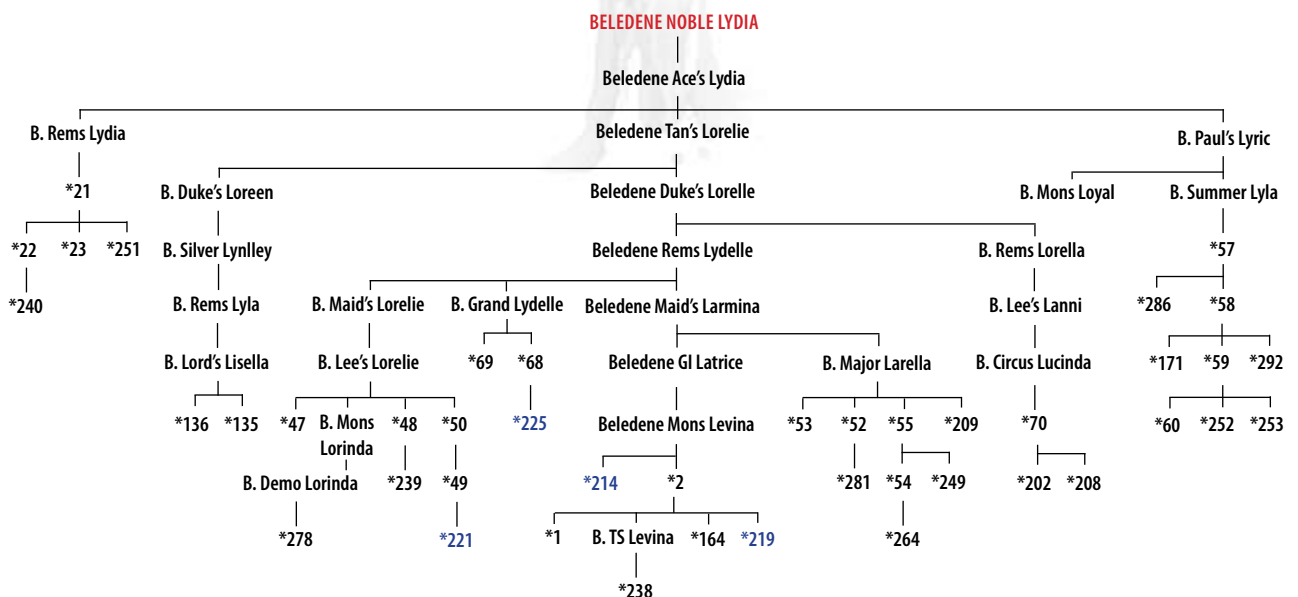

THE GREAT COWS OF BELEDENE

Leonie Family Photographs