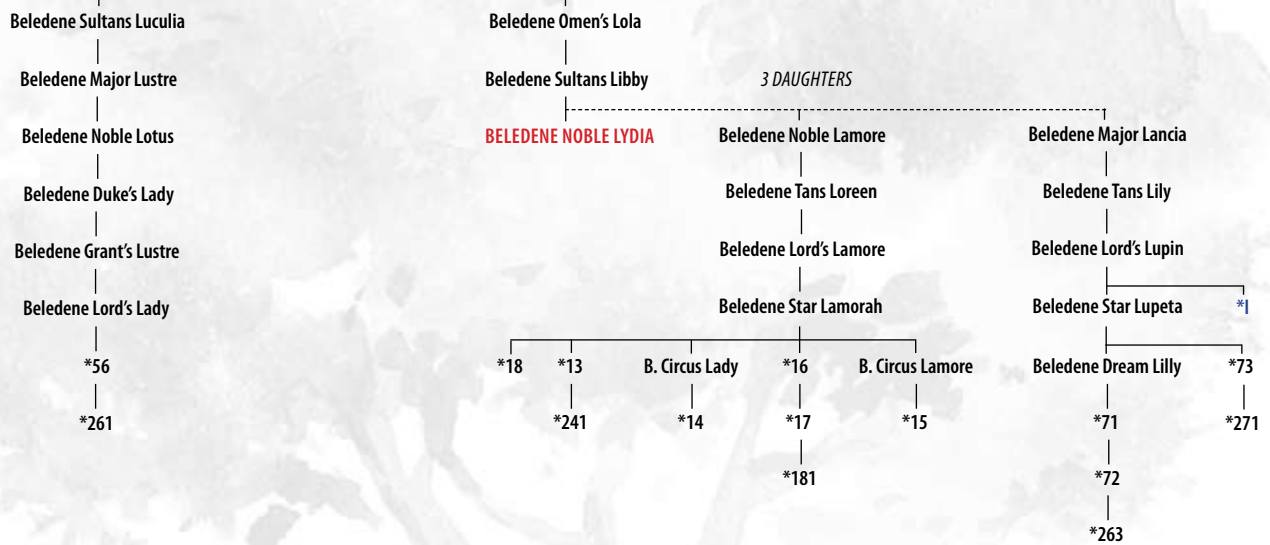

Leonie Family

PRIMROSE (1870s)

18 GENERATIONS

Waiohine Ensign Lola (1953)

Waiohine Regal Leonie (1963)

BELEDENE NOBLE LYDIA