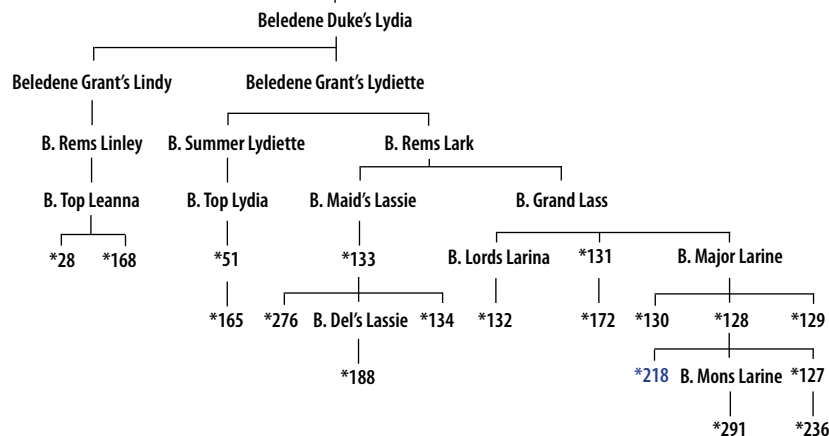

BELEDENE NOBLE LYDIA