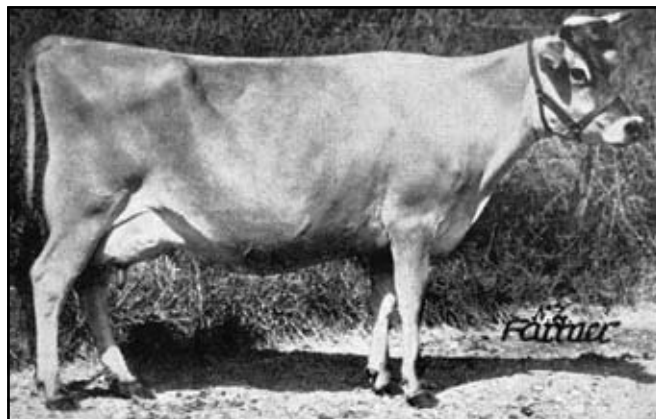

CARNMOR BELS PRESTIGE,

KERERU GRANT'S DREAM BOY

GOLDEN OAK LEE'S MAYJOR.

Beledene purchased Fairway Noble Grandee for \$14,500 in July 1979. This was the highest price Beledene paid for any of their foundation animals. He turned out to be a wonderful investment. This photo of Noble Grandee was taken a couple of weeks after Beledene had purchased him.

We purchased Magic Omen as a 6yr old proven bull from Keith Taylor (Forest Glen stud) at Taupiri for about 700 guineas. Jack Baker was responsible for getting us interested in him. Magic Omen was really before AI became popular, and we preferred to buy an older proven bull rather than a younger unproven one. He was a great bull to serve and we were able to even get yearling heifers mated to him, because he was such a gentle bull. Omen lived in our bull paddock next to the house and used to rub his back on the clothes line, but never dirtied the clothes. Omen definitely lifted the milk weights. They were real dairy cattle. They were big cows and lifted the size and capacity of our cows. He mated well over the Pinewoods bloodlines that our female families came from. Omen looked very much like his sire Glenmore Attainment, and we really liked the performance of the Dunlavin Excellency offspring and their influence.