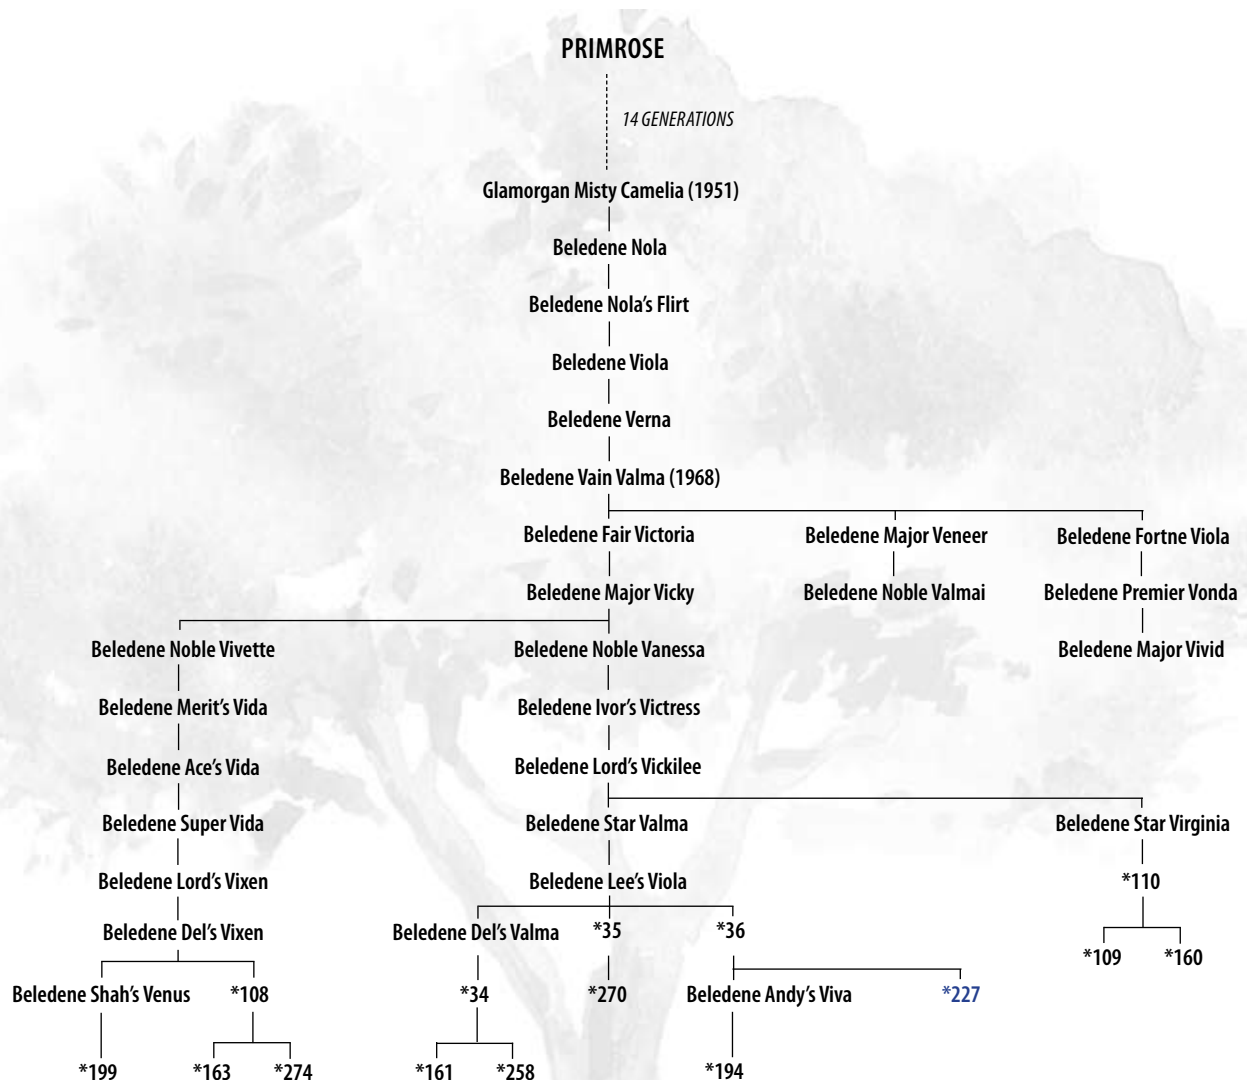

Valma Family

GLAMORGAN MISTY CAMELIA was purchased as a calf from Stan Morgan, the next road over, just as a private sale. We ended up calling this line the 'Valma' family after *Beledene Vain Valma* who was a wonderful cow.

Valma was a very graceful cow the way she walked and she took the eye of a lot of breeders. She was a dark cow and I think she paid the price for that a little bit because the Jerseys in those days preferred the golden colour more.

She was a lot longer in the face too and we've got a broad halter that we had made especially for her and we still use it today. She didn't have a poor head, it was just different – a very milky head.

It is a family that has always been there and show cows appear every now and again – *Beledene Star Virginia* won us a lot of ribbons and her mother, *Beledene Lord's Vickilee* was a tremendous production cow and a real dairy cow.

* REFERS TO LOT NUMBER

* REFERS TO BULL