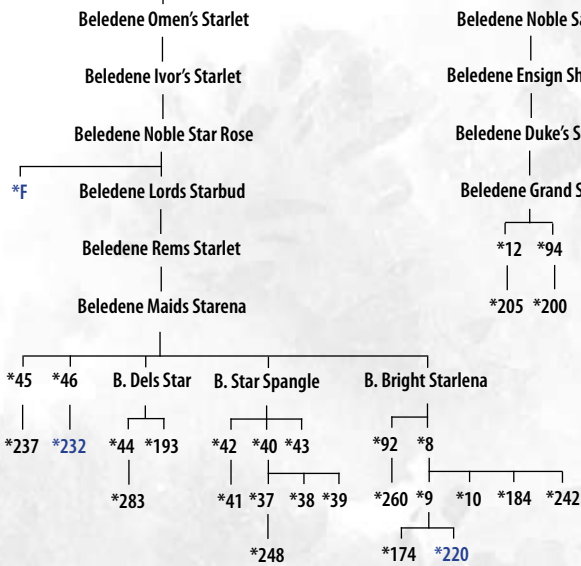

Beledene Sam's Starlee VHC 97 - LOT 11

Sarah

LUCY (1860s)

16 GENERATIONS

Family

Pines Ensign Maiden (1949)
PINWOODS ROYAL SYLVIA (1963)

BELEDENE ROYAL STARLIGHT

BELEDENE SULTAN'S SARAH 5 DAUGHTERS