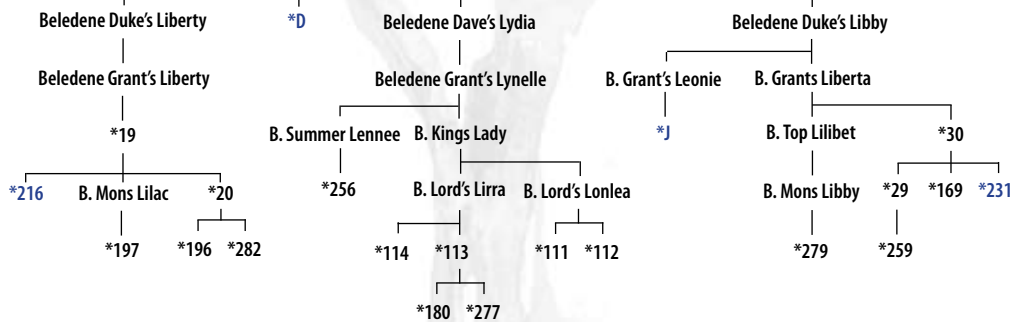

Leonie Family

PRIMROSE (1870s)

18 GENERATIONS

Waiohine Ensign Lola (1953)

Waiohine Regal Leonie (1963)

BELEDENE NOBLE LYDIA

BELEDENE NOBLE LYDIA

* REFERS TO LOT NUMBER

* REFERS TO BULL

* LINKED FOUNDATION COW