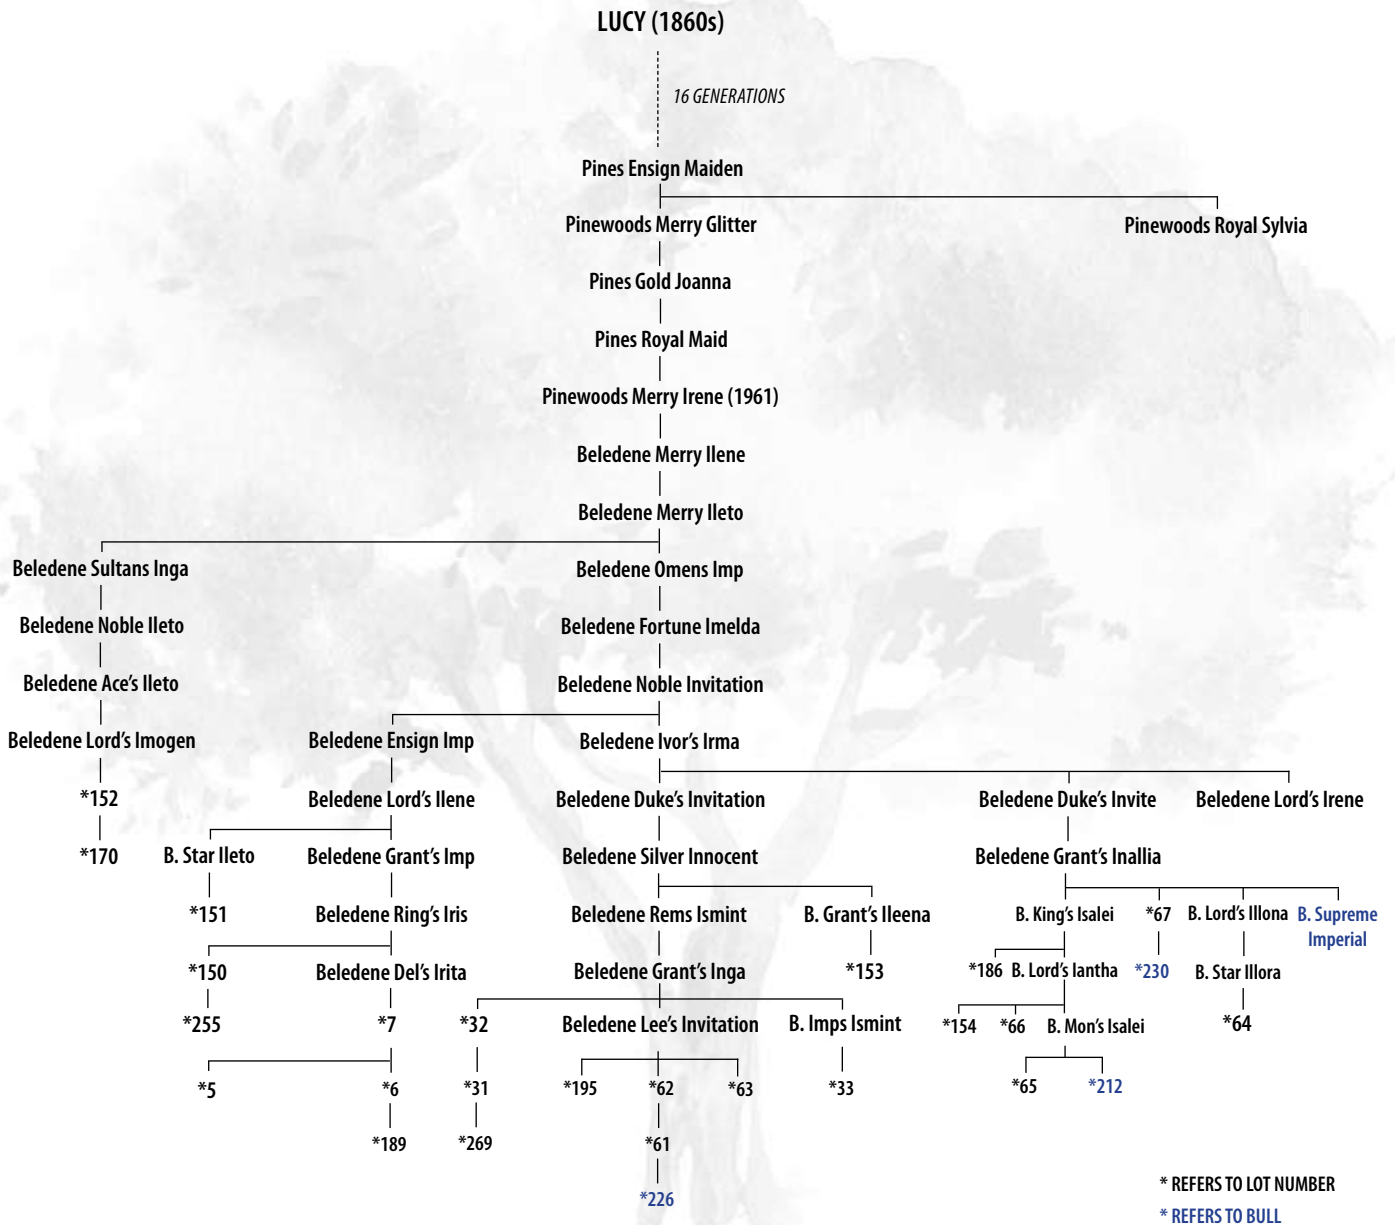

Irene Family

Beledene Grant's Inallia