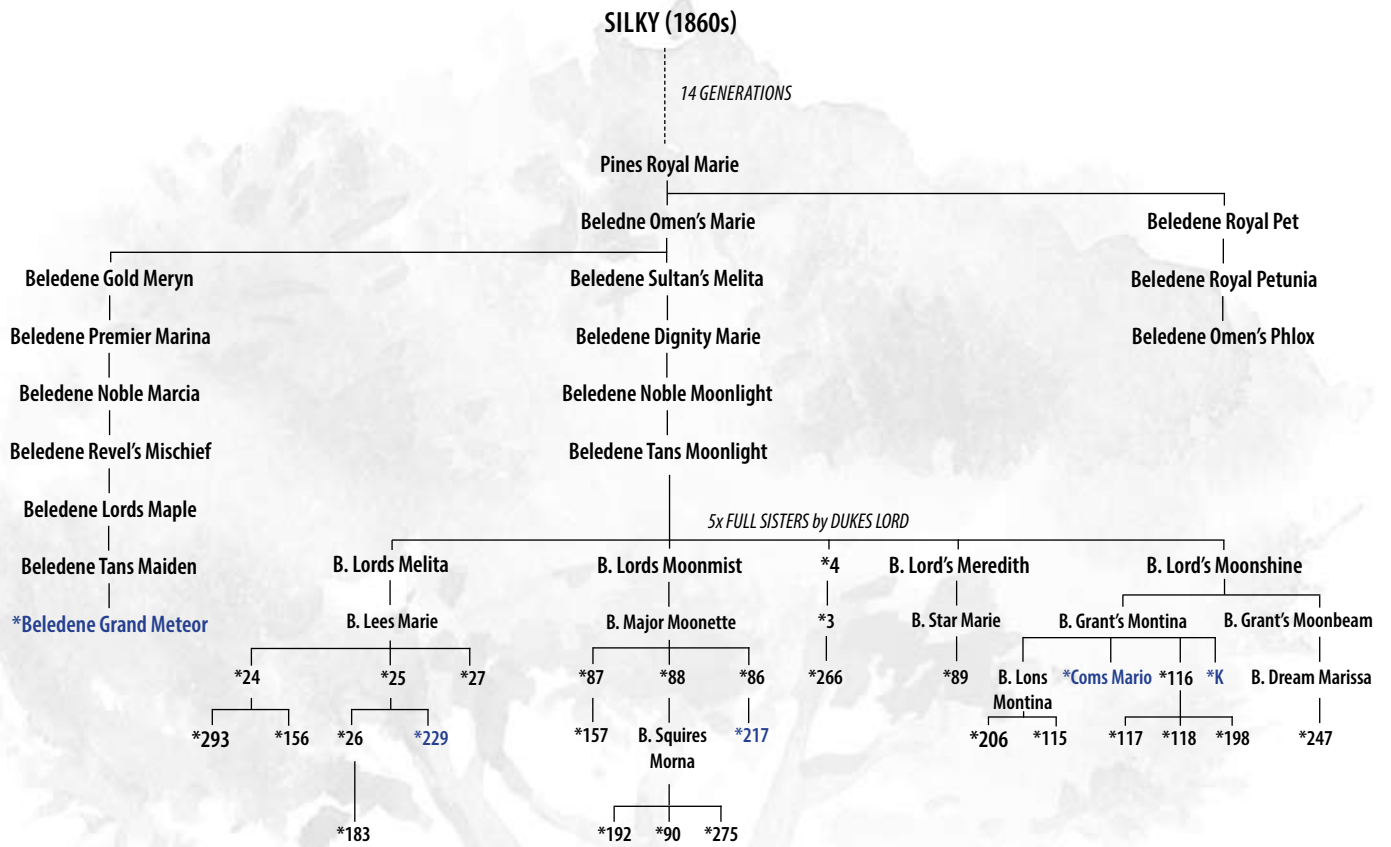

Marie Family

* REFERS TO LOT NUMBER
* REFERS TO BULL