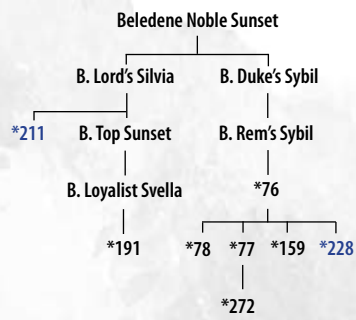

Beledene Sam's Starlee VHC 97 - LOT 11

Sarah

LUCY (1860s)

16 GENERATIONS

Family

Pines Ensign Maiden (1949)
PINWOODS ROYAL SYLVIA (1963)

BELEDENE ROYAL STARLIGHT

BELEDENE SULTAN'S SARAH 5 DAUGHTERS