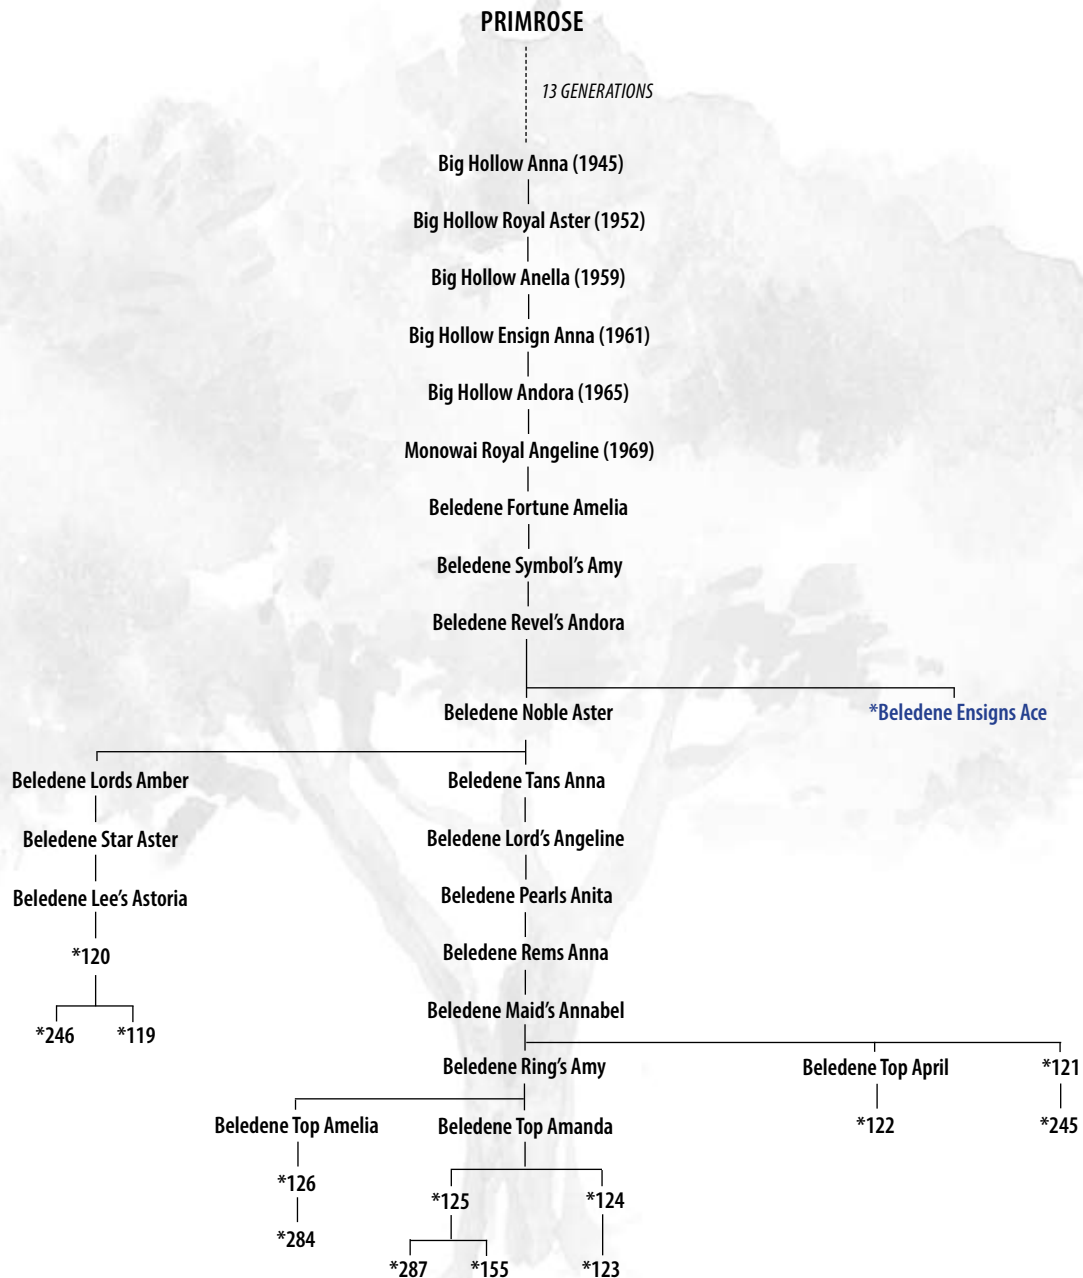

Don Ferguson (Ferdon) bought her grandmother the same day and she started the Ferdon Anna family.

Royal Angeline's daughter, *Beledene Fortune Amelia*, was never a high producer, because in those days we had horns on the cows, and the other cows hounded Amelia in the yard. She was a very timid cow, yet her daughter *Beledene Symbol's Amy* was a really, really great cow that we won the North Island championship with.