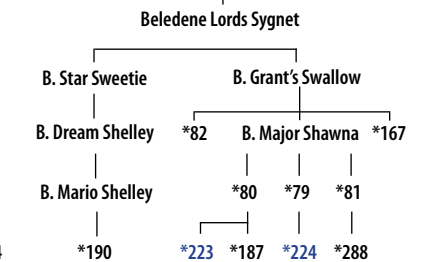

BELEDENE SULTAN'S SARAH

Beledene Noble Swallow

Beledene Tans Sunray

Beledene Ace's Silvermine