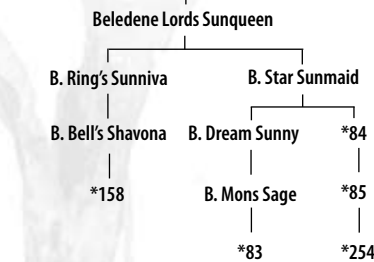

BELEDENE SULTAN'S SARAH

Beledene Noble Swallow

Beledene Tans Sunray

Beledene Ace's Silvermine