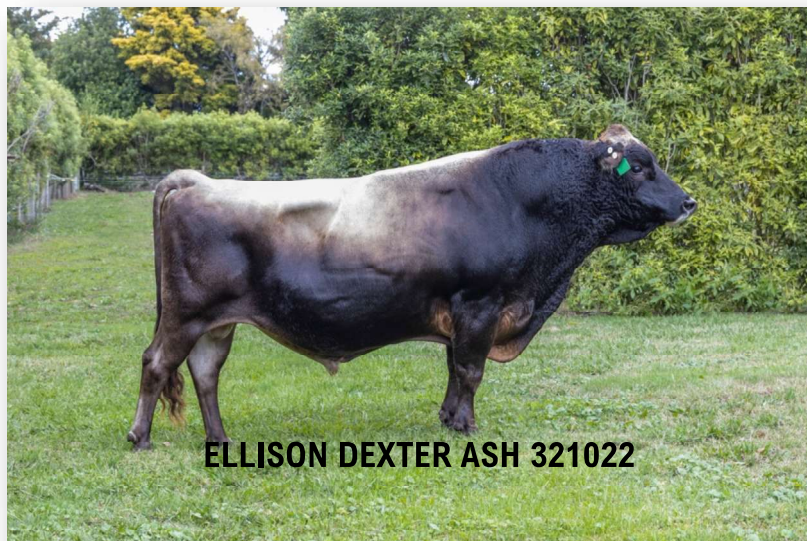

ELLISON JERSEYS

GENETIC EXCELLENCE | EFFICIENT | RELIABLE COWS
HERD MINDA BW 254: PW 262

"Visitors welcome"

Roger 027 447 9560
Glenys 021 147 4490
Kahu 027 343 5400

Email glen.rog@xtra.co.nz
fb: Ellison Jerseys

ELLISON DEXTER ASH 321022