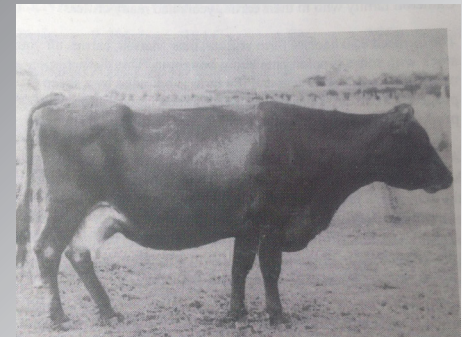

ARDACHIE

POLLED JERSEYS

NATURE'S DEHORNER

2026 is the centenary of the birth of Poley, the foundation polled female at 'Ardachie'. To celebrate we entered 2 heifers in the NZ Dairy Event. Both are direct descendants of Poley. Haunui is the maternal sister of Haymaker PP at Samen NZ. Thanks to Luke Gilbert 'Showcase Boarding' & Zoe Van Der Grift on the halter for preparing & showing these heifers so well. We wish these heifers all the best at their new home at 'Tahau Jerseys'-Kareena & Josh Sneddon.

CELEBRATING 100 YEARS OF POLLED JERSEYS IN 2026

Samantha & Bruce Cameron

☎ 06 322 8281 ☎ 021 0220 4468

✉ ardachie@xtra.co.nz

📘 Ardachie Polled Jerseys

#ardachie100

Poley at 17 in 1943